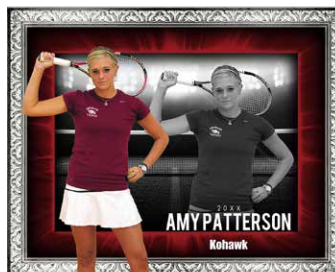

8x10 Multi-Image Graphic Print

CORE ID: GF804