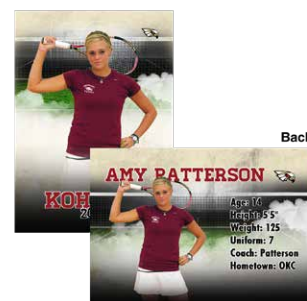

Trader Cards (8)

CORE ID: GF822