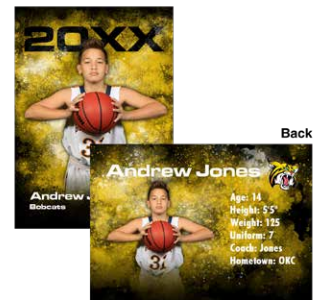

Trader Cards (8)
CORE ID: GF822