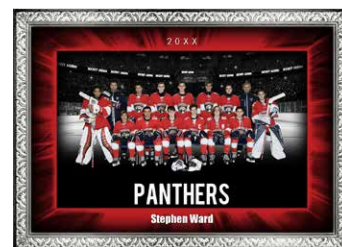

# PREMIER FRAMEWORK HOCKEY

Available in Wallets(8), 5x7, 8x10,  
10x14 & 16x20

For teams or individuals