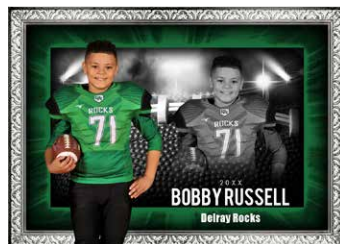

5x7 Multi-Image Graphic Print

CORE ID: GF811