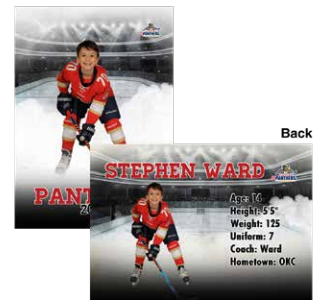

Trader Cards (8)

CORE ID: GF822