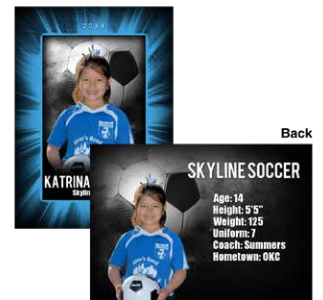

Trader Cards (8)

CORE ID: GF822