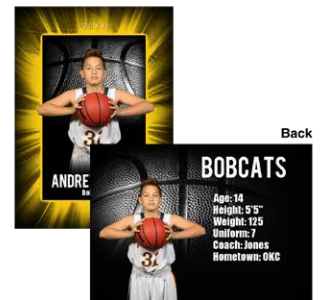

Trader Cards (8)

CORE ID: GF822