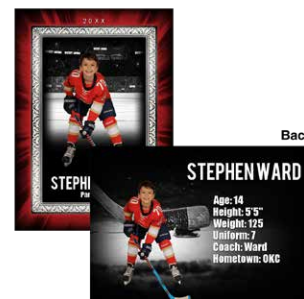

Trader Cards (8)

CORE ID: GF822