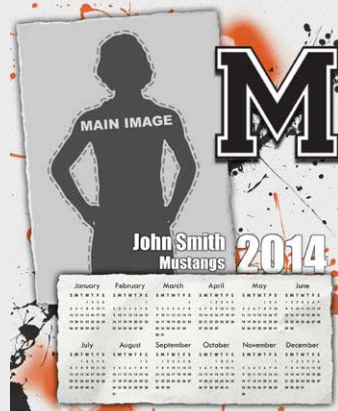

# Splatter

Memory Mate

Memory Mate With Pano Team Image

Magazine Cover

Calendar

Appreciation Print

Super Ticket

Trader Card