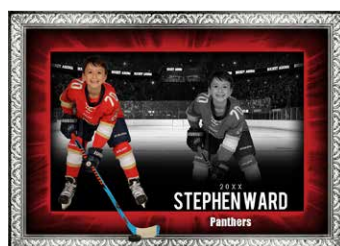

5x7 Multi-Image Graphic Print

CORE ID: GF811