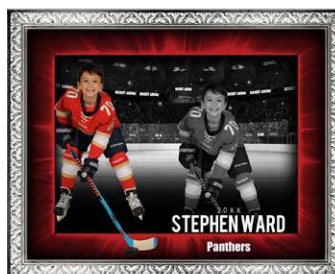

8x10 Multi-Image Graphic Print

CORE ID: GF804