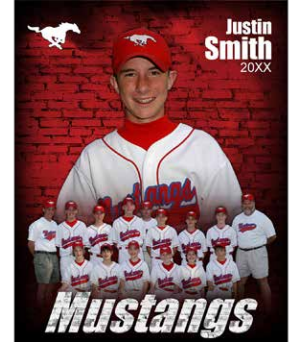

Back

**Graphic Keychain**  
CORE ID: GF815

**Graphic Bag Tag**  
CORE ID: GF812

**Graphic Button**  
CORE ID: GF813

**8x10 Memory Mate**  
CORE ID: GF821

**4x10 Multi-Image Graphic Print**  
CORE ID: GF802