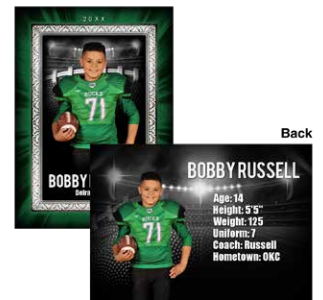

Trader Cards (8)

CORE ID: GF822