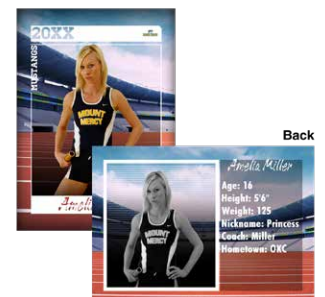

Trader Cards (8)

CORE ID: GF822