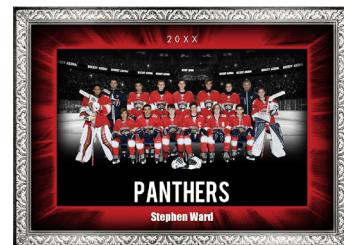

CORE ID: GF822

PREMIER FRAMEWORK HOCKEY

Available in Wallets(8), 5x7, 8x10,
10x14 & 16x20

For teams or individuals

Graphic Print (Horizontal)

CORE ID: GF816, GF817, GF818, GF819, GF820

Available in Wallets(8), 5x7, 8x10,
10x14 & 16x20