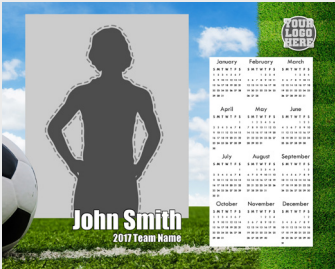

Memory Mate With Pano Team Image

Magazine Cover

Calendar

Appreciation Print

Super Ticket

Trader Card

ID Tag

Sports Border