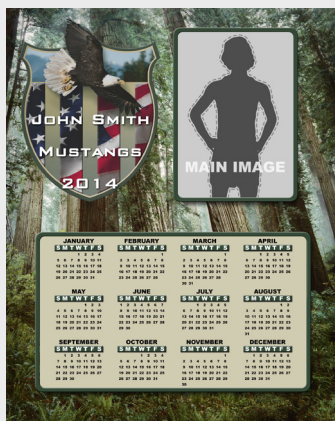

Bowling

Memory Mate

Sports Border

Sports Magnet

ID Tag

Trader Card

Sculpture Magnet

Button

Memory Mate

ID Tag

Trader Card

Sculpture Magnet

Button

SEC	ROW	SEAT
F	12	10A
Price	Tax	Total Price
\$42.86	\$2.14	\$45.00
PRESENTED BY		

Magazine Cover

Calendar

Appreciation Print

Super Ticket

Cheer - Style 1

Memory Mate

Sports Border

Sports Magnet

ID Tag

Trader Card