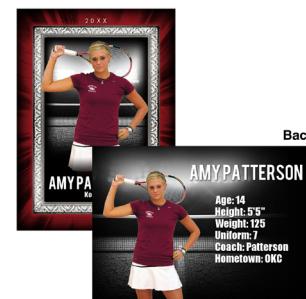

Trader Cards (8)

CORE ID: GF822