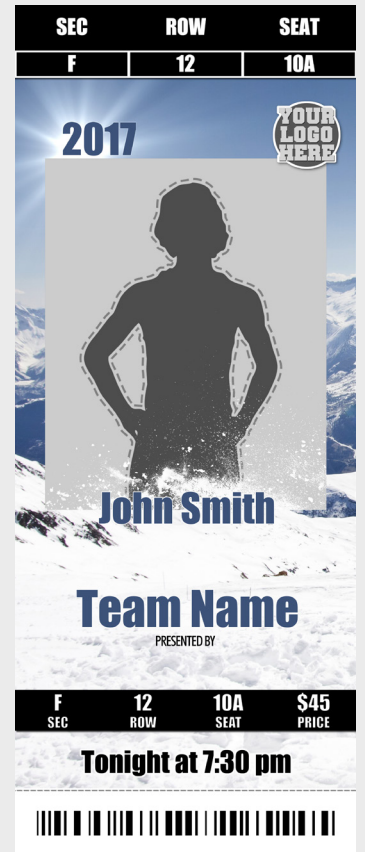

Super Ticket