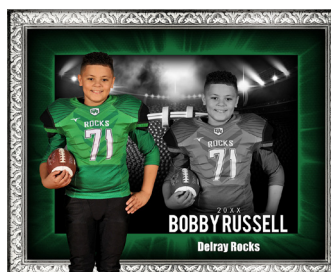

8x10 Multi-Image Graphic Print

CORE ID: GF804