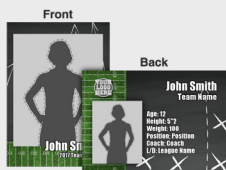

Trader Card