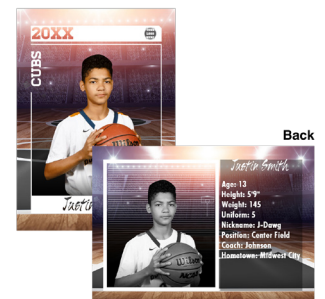

Trader Cards (8)

CORE ID: GF822