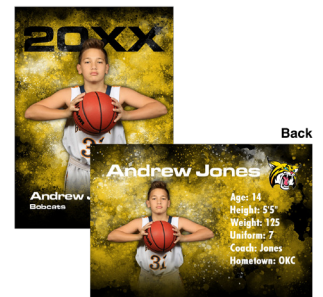

Graphic Bag Tag
CORE ID: GF812

Graphic Button
CORE ID: GF813

8x10 Memory Mate
CORE ID: GF821

4x10 Multi-Image Graphic Print
CORE ID: GF802

5x7 Multi-Image Graphic Print
CORE ID: GF811

8x10 Multi-Image Graphic Print
CORE ID: GF804