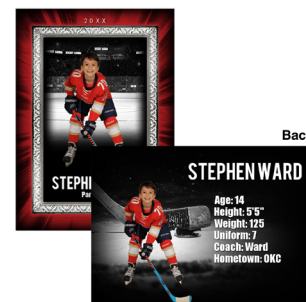

Trader Cards (8)

CORE ID: GF822