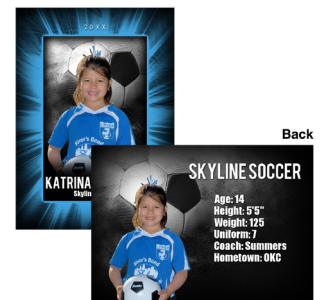

Trader Cards (8)

CORE ID: GF822