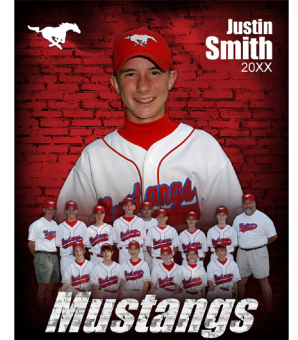

Graphic Keychain

CORE ID: GF815

Graphic Bag Tag

CORE ID: GF812

Graphic Button

CORE ID: GF813

8x10 Memory Mate

CORE ID: GF821