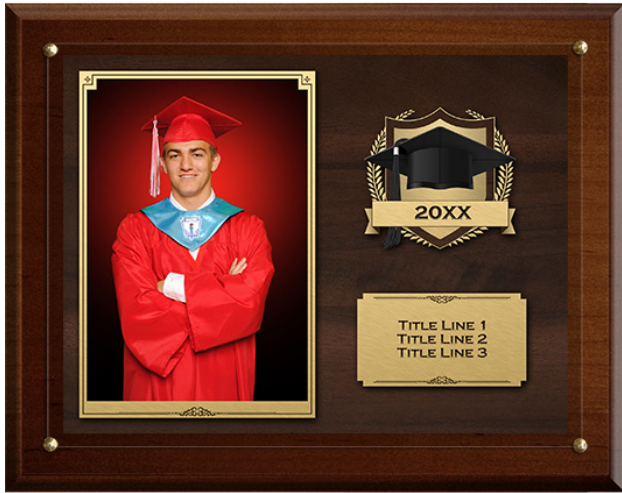

Only available in the GRAD market.

8x10 Wood Plaque with Acrylic

(Available in Black or Wood)

Product ID	GRAQ
Captions	Title Line 1(40), Title Line 2(40), Title Line 3(40) (R); Title Left Crest (O); Year(13) (R);
Image Size	Image 1 - 5.075x3.314
Price	$10.00