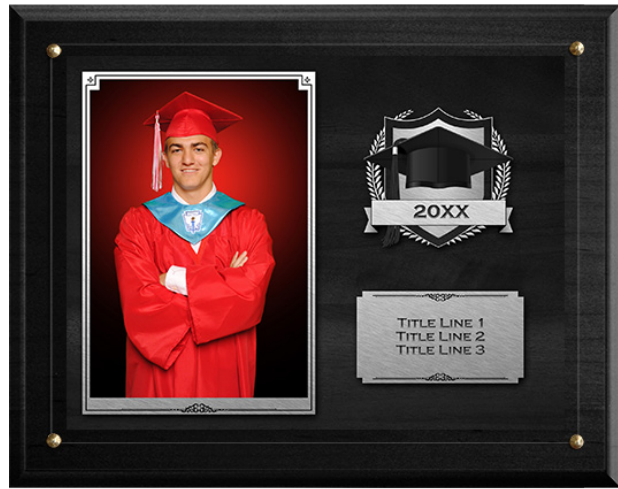

Only available in the GRAD market.

8x10 Black Plaque with Acrylic

Product ID	BGRAQ
Modifier	Single Image Grad Plaque
Captions	Title Line 1(40), Title Line 2(40), Title Line 3(40) (R); Title Left Crest (O); Year(13) (R);
Image Size	Image 1 - 3.5x5.11
Price	$10.00