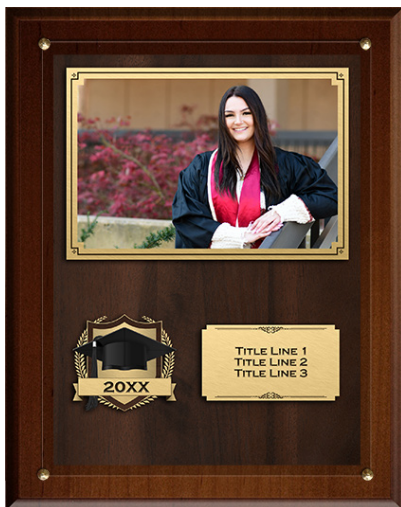

8x10 Wood Plaque with Acrylic (Available in Black or Wood)

Product ID	GRAQ
Captions	Title Line 1(40), Title Line 2(40), Title Line 3(40) (R); Title Left Crest (O); Year(13) (R);
Image Size	Image 1 - 3.5x5.11
Price	$10.00

Only available in the GRAD market.