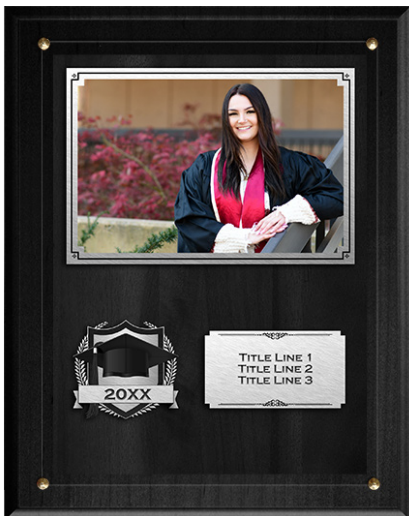

Only available in the GRAD market.

8x10 Black Plaque with Acrylic

Product ID	BGRAQ
Modifier	Single Image Grad Plaque
Captions	Title Line 1(40), Title Line 2(40), Title Line 3(40) (R); Title Left Crest (O); Year(13) (R);
Image Size	Image 1 - 5.075x3.314
Price	$10.00