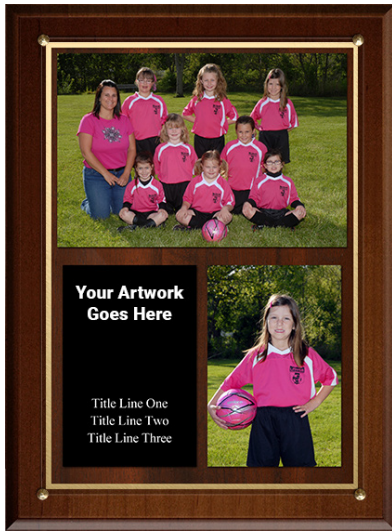

9x12 Wood Plaque (PCA)

Product ID	9x12p
Captions	Plaque Line 1(40), Plaque Line 2(40), Plaque Line 3(40) (O);
Image Size	Image 1 - 3x4.504 Image 2 - 6.496x4.336
Price	$13.29