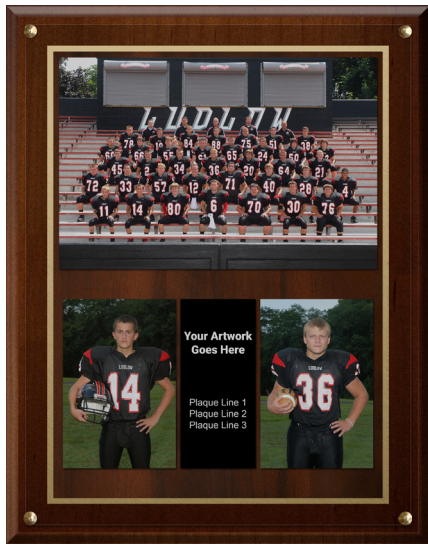

11x14 Wood Plaque (PCA)

Product ID Modifier	1114p PCA - 3 image
Captions	Plaque Line 1(40), Plaque Line 2(40), Plaque Line 3(40) (O);
Image Size	Image 1 - 2.932x4.4 Image 2 - 2.932x4.4 Image 3 - 8.256x5.504
Price	$20.76